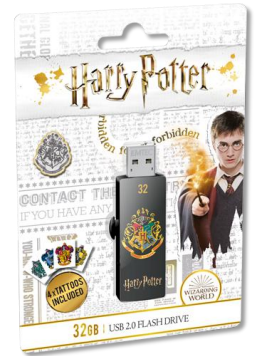

EMTEC

USB 2.0 Flash Drive

M730 Harry Potter

Exclusive and magical collection with themes from the legendary Harry Potter saga !

- M730 USB 2.0 with exclusive design EMTEC
- Slide-to-open system
- Available in 16-32GB
- Available in Single and Duo Packs
- Four-piece temporary tattoo set included
- Harry Potter's « Institutional » theme, showcasing the two most famous Hogwarts houses, and the Hogwarts School of Witchcraft and Wizardry crests.

+ Gift included

4pc temporary tattoo set in the pack (each tattoo with a crest)

x4

USB FLASHDRIVES

**Gryffindor
HP01**

**Slytherin
HP02**

**Ravenclaw
HP03**

**Hufflepuff
HP04**