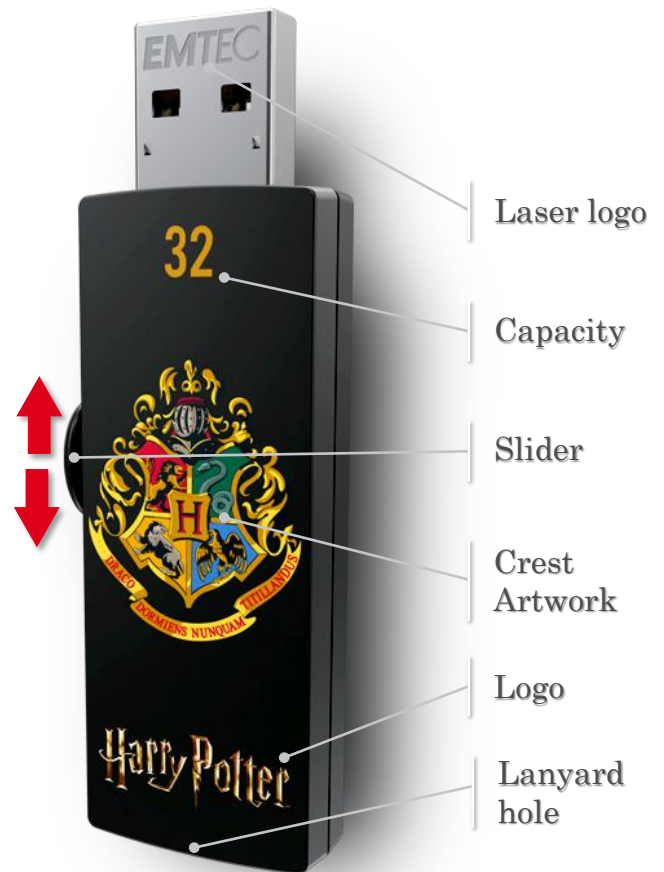

EMTEC

USB 2.0 Flash Drive

M730 Harry Potter

Exclusive and magical collection with themes from the legendary Harry Potter saga !

- M730 USB 2.0 with exclusive design EMTEC
- Slide-to-open system
- Available in 16-32GB
- Available in Single and Duo Packs
- Four-piece temporary tattoo set included
- Harry Potter's « Institutional » theme, showcasing the two most famous Hogwarts houses, and the Hogwarts School of Witchcraft and Wizardry crests.

+ Gift included

4pc temporary tattoo set in the pack (each tattoo with a crest)

x4

USB FLASHDRIVES

**Gryffindor
HP01**

**Slytherin
HP02**

**Ravenclaw
HP03**

**Hufflepuff
HP04**