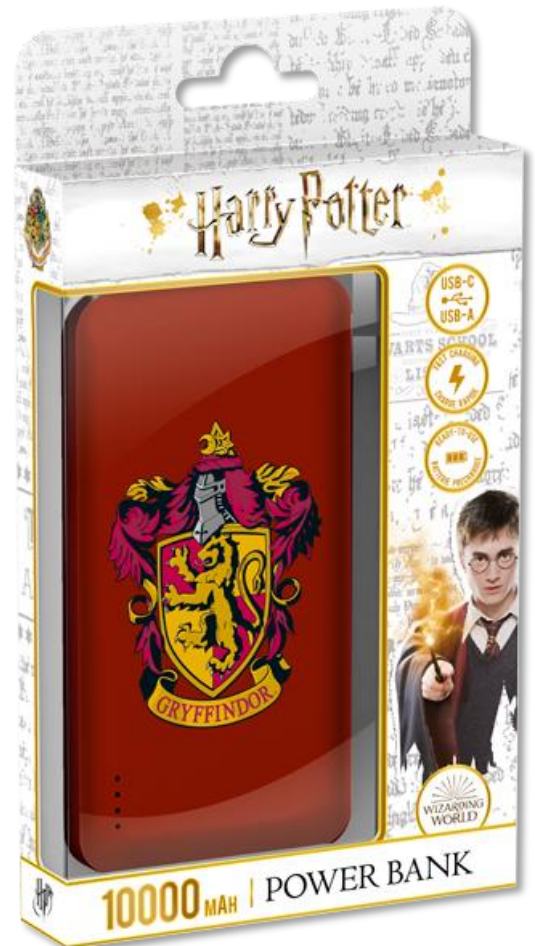

# EMTEC

Universal Portable Power Bank

# Harry Potter

## Magically charge up all your devices with Harry Potter power banks!

- 10 000 mAh power banks to keep your devices charged the whole day
- Most famous Harry Potter's crests
- Ultra-thin design with charge indicator
- Comes pre-charged
- 1 port USB-A (out)
- 1 port USB-C (in/out)
- 1 port micro-USB (in)