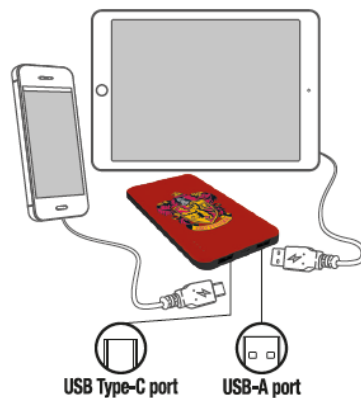

## Magically charge up all your devices with Harry Potter power banks!

- 10 000 mAh power banks to keep your devices charged the whole day
- Most famous Harry Potter's crests
- Ultra-thin design with charge indicator
- Comes pre-charged
- 1 port USB-A (out)
- 1 port USB-C (in/out)
- 1 port micro-USB (in)

Stylish and sleek cardboard packaging is specially designed to present the product inside.

Pictograms clearly present the product's primary features and benefits.