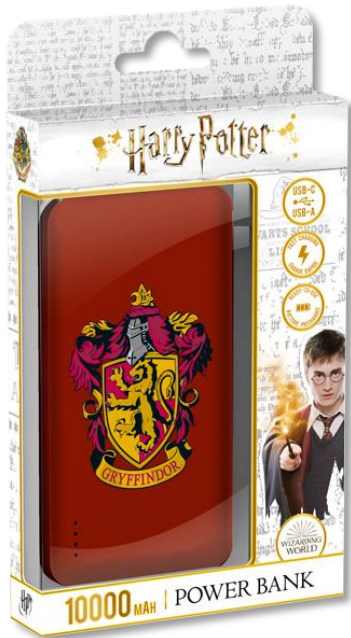

# EMTEC

Universal Portable Power Bank

## POWER ESSENTIALS™

# Harry Potter

## Magically charge up all your devices with Harry Potter power banks!

- 10 000 mAh power banks to keep your devices charged the whole day
- Most famous Harry Potter's crests
- Ultra-thin design with charge indicator
- Comes pre-charged
- 1 port USB-A (out)
- 1 port USB-C (in/out)
- 1 port micro-USB (in)