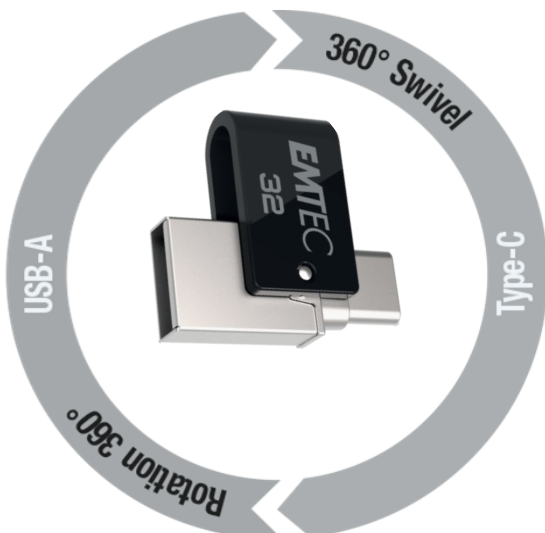

MOBILE & GO

DUAL USB-A | USB-C

On-The-Go swivel metal drive to store and share your documents with any mobile or computer

- USB 3.2 Swivel
- Best competitive value
- Keychain or lanyard hole
- Available in 32 and 64GB
- FSC certified packaging

New clean blister packaging.
The product is elegantly highlighted to attract the customer's attention at the point of sale.

Product specifications

Read speed	Up to 180 MB/s*
Write speed	Up to 15 MB/s*
Compatibility	Universal compatibility USB 2.0 and USB 3.0 / 3.1 / 3.2
Operating systems	Windows 10, 8, 7, Vista, XP, Me, 2000 / Mac OS X / Linux 2.6x
Capacities	32, 64GB
Pack size	96 x 135mm

Logistic

Reference	Description	EAN Unit	EAN Carton 5 pcs	EAN Carton 160 pcs
ECMMD32GT263C	Emtec Dual USB3.2 to Type-C T260 32GB	3 126 170 173 577	3 126 170 173 584	3 126 170 173 591
ECMMD64GT263C	Emtec Dual USB3.2 to Type-C T260 64GB	3 126 170 173 607	3 126 170 173 614	3 126 170 173 621