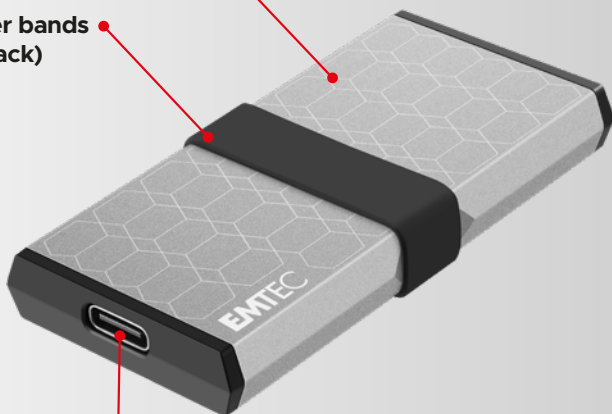

## Tiny and powerful performance in the palm of your hand

The Emtec Portable SSD X205 leverages the cutting-edge USB 3.2 Gen2 interface to deliver impressive data transfer speeds up to 1100 MB/s\*. Whether you're transferring large files, editing high-resolution media, or backing up your digital library, the X205 ensures a seamless and efficient experience.

## Capacities to suit every need

Available in 256GB, 512GB, and 1TB, the X205 provides ample storage for all your files, from essential documents to extensive multimedia collections. Choose the size that best fits your lifestyle and professional requirements.

## Compact design, maximum portability

Engineered with portability in mind, the X205's ultra-compact and lightweight design makes it the perfect companion for professionals, content creators, and travelers. Its tiny size allows you to slip it into your pocket or bag with ease, ensuring your data is always within reach.

Etched Aluminium Design

2 Rubber bands  
(Red/Black)

USB-C Connector

Up to 1100 MB/s\*

\*Up to 1100MB/s read speed. Write speed is lower. Based on internal test. Performance may vary depending on use and device.