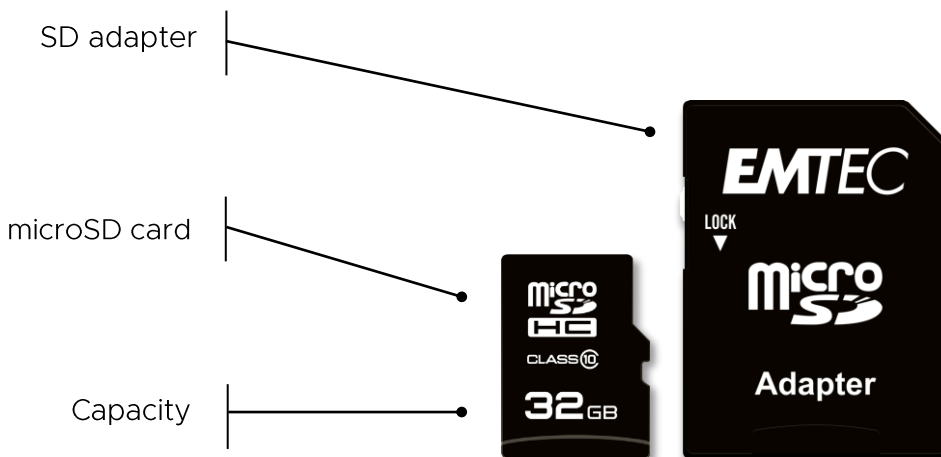

## microSD Classic

Memory Cards | Class 10

The most popular cards at the best value

- microSD Class 10 Memory card for classic use: memory expansion, transferring and sharing data, photos and videos.
- Adapter included
- Ideal for users looking for simple performance for standard use at the best price

“FSC” Eco-friendly certified packaging

A worldwide recognized label, certifying that the paper comes from forests managed in an ecologically responsible manner.

Eco packaging, elegantly showcasing the product

## Product specifications

Read speed	Up to 20 MB/s*
Write speed	Up to 12 MB/s*
Capacity	8, 16, 32, 64, and 128 GB
Compatibility	From 8 to 32 GB: Compatible with all devices supporting microSDHC and microSDXC standards. From 64 to 128 GB: Compatible with all devices supporting microSDXC standards.
Pack size	96 x 135 x 5 mm
Quantity Inner	10 PCS
Quantity Master	160 PCS