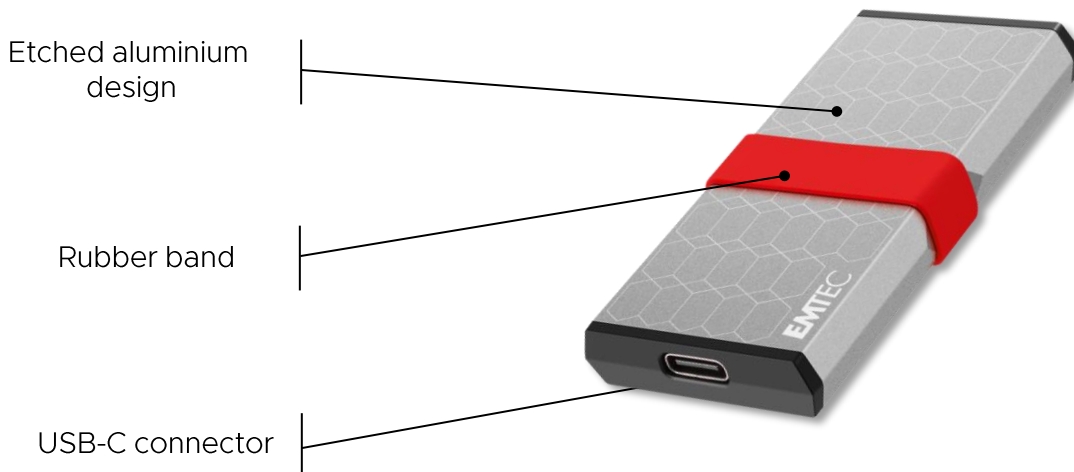

# X205 Mini

Portable SSD | USB-C 3.2 Gen2

High performance  
In the tiniest format !

- Trendy design, perfect travel companion
- Interface USB-C 3.2 Gen2 (10 Gbps)
- Backwards compatible USB 3.1 / USB 2.0
- USB-C / USB-A & USB-C / USB-C cables included
- Shock resistant
- Ultra-fast 3D NAND technology
- Compatible with laptops, Smart TV, and gaming consoles
- Ultra-compact (69 x 34 x 9 mm) and lightweight (25 g)

## Product specifications

Interface	USB-C 3.2 Gen2 (10 Gbps) USB-C 3.2 to USB-A & USB-C to USB-C cables included
Form factor	69mm (L) x 34mm (W) x 9mm (H) 25g
Capacities	256 GB, 512 GB, and 1 TB
Read / Write Speeds	Up to 1100 MB/s*
Operating Systems	Windows 10, 11 / Mac OS 11, + / Linux 2.6, +
Quantity Inner	5 PCS
Quantity Master	80 PCS