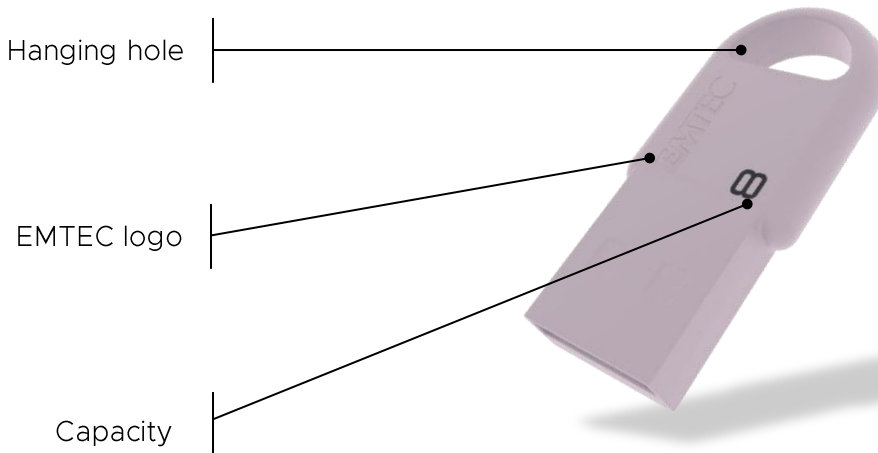

EMTEC

Technology that cares for the environment.

D250 Mini

USB Drive | 2.0 | Eco design

Small capless design and reliable portable data storage.
Bring all of your content wherever you go!

 100% recycled plastic housing

- Exclusive capless design by EMTEC
- Small form factor
- Colorful design
- Keychain or lanyard hole
- Mac / Windows Compatible
- Capacity ranging from 8 GB to 64 GB

“FSC” Eco-friendly certified packaging