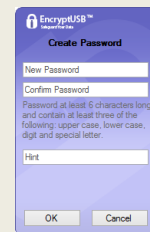

- Exclusif « capless » Design EMTEC
- Mechanical slider with spring system
- AES256 Bits FIPS140-2 Encryption engine with password encryption (5 years of license)

- Fast performance: up to 100 MB/s*
- Hanging hole for lanyard and keychain
- Mac / Windows Compatible
- Capacities from 16 GB to 512 GB

100% Recycled Plastic | 100% FSC & rPET Paper Packagings | Eco-Production