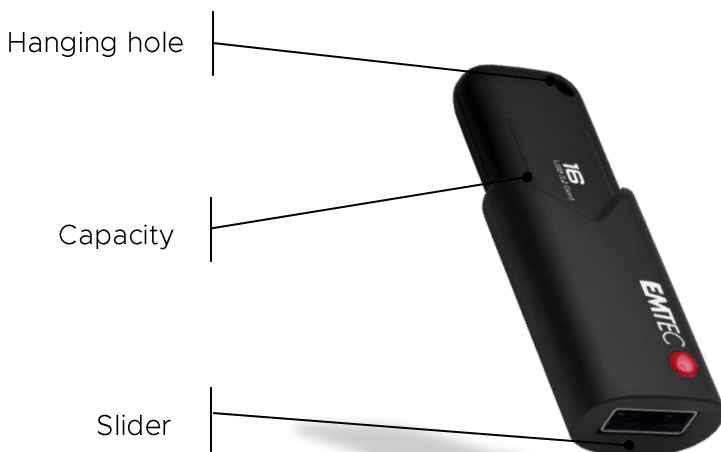

EMTEC

Technology that cares for the environment.

Click Secure

USB Drive | 3.2 | Eco design

100% recycled plastic housing

Secure your data, encrypt your files in one click

Click: In one click, open or retract your USB flash drive!

Secure: Encrypt all your data with EncryptUSB™ software

- Exclusif « capless » Design EMTEC
- Mechanical slider with spring system
- AES256 Bits FIPS140-2 Encryption engine with password encryption (5 years of license)