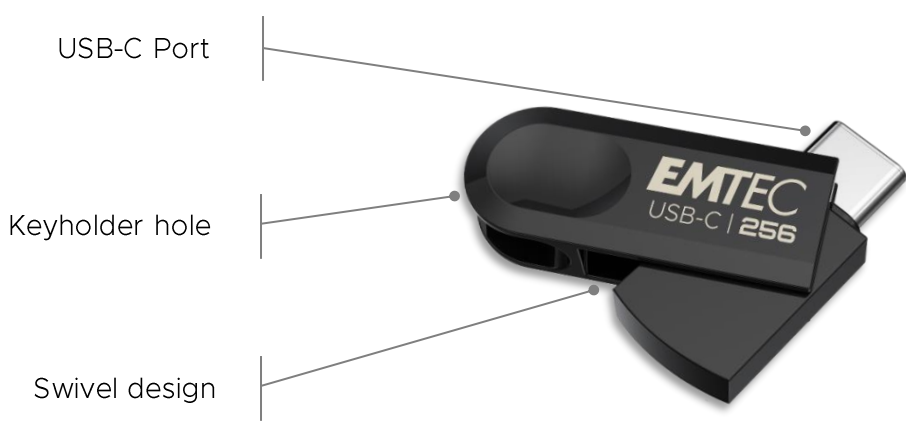

C280 Type-C

USB Drive | 3.2 | Eco design

Whether at work, in class, or on the go, having access to content has never been so easy

100% recycled plastic housing

- Easy transfer content from your Type-C devices
- Laptop / Tablet / Smartphone compatible
- Exclusive Swivel design EMTEC
- Capacity ranging from 32 GB to 256 GB
- Matte finish
- Small and compact

“FSC” Eco-friendly certified packaging

A worldwide recognized label, certifying that the paper comes from forests managed in an ecologically responsible manner.

Eco packaging, elegantly showcasing the product.