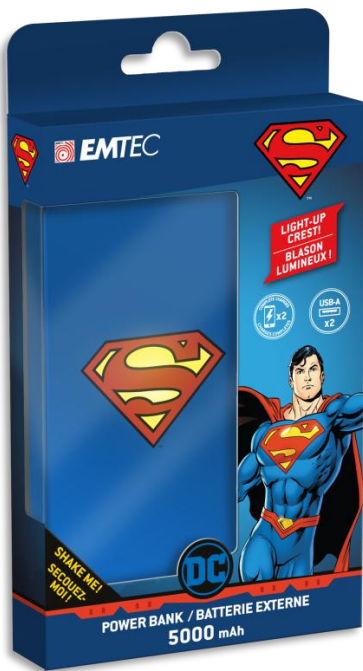

EMTEC

Universal Portable Power Bank
DC Comics

Luminous power bank collection with themes from the legendary DC Comics universe !

- The crest light –up when you shake the powerbank
- 5 000 mAh power banks to keep your devices charged the whole day
- Most famous DC Comics crests
- Ultra-thin design with 4 LED charge indicator
- Comes pre-charged
- 2 port USB-A (out)
- 1 port micro-USB (in)

Superman

Batman

Wonderwoman

Stylish and sleek cardboard packaging is specially designed to present the product inside. Pictograms clearly present the product's primary features and benefits.

Product specifications

Battery capacity	5 000 mAh
Battery type	Lithium-Polymer
Safety features	Charging control, charging protection, Short-circuit protection, Overheating protection
Output	USB-A: 5V/2A
Input	Micro-USB: 5V/2A
Life cycle	Over 300 cycles (full charge)
Dimensions	120 x 65 x 13 mm, 125g
Contents	Portable power bank, micro-USB charging cable